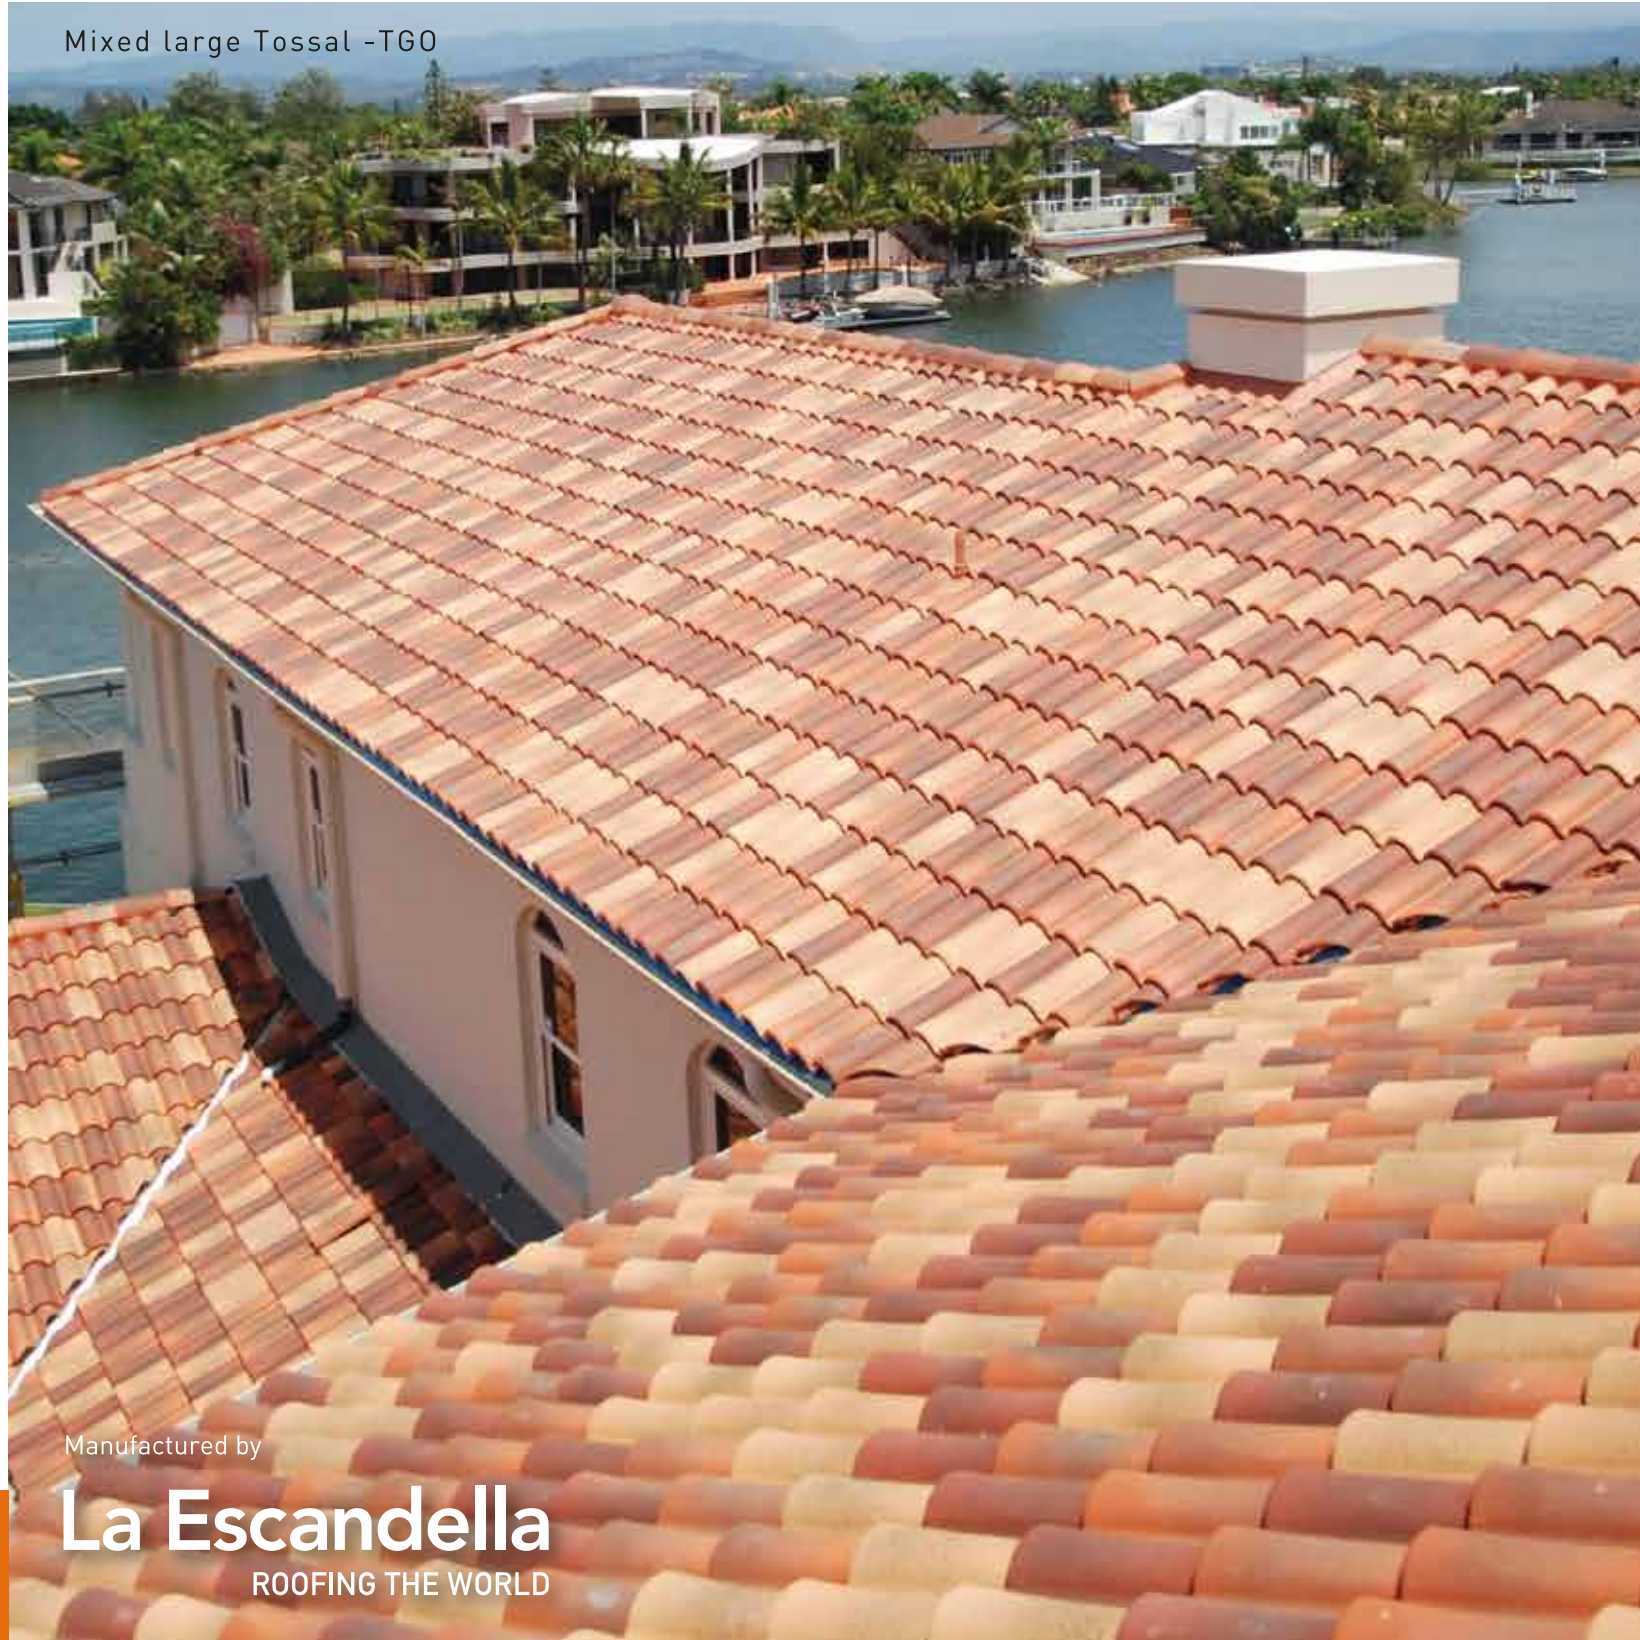

SantaféTILE

MUCH MORE THAN CLAY

Mixed large Tossal -TGO

Manufactured by

La Escandella
ROOFING THE WORLD

PLANUM

Dimensions*	L: 17.48"; W: 11.02"; H: 1.26"
Pieces / sq	106
Weight piece	7.71 lbs
Longitudinal fit **	14.57" (+0.24"; -1.7")
Transversal fit **	9.33" (+0.08"; -0.04")
Units per pallet	240 / 320
Laying	Broken Bond