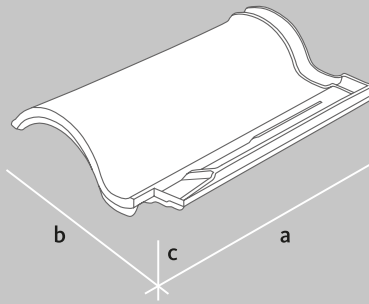

LARGE MIXED "S"

Dimensions	A: 18.5"; B:11.26"; C:2.95"
Pieces / sq	97
Weight piece	8.49 lbs
Longitudinal fit*	15.63" (+0.23";-0.19")
Transversal fit*	9.05" (±0.12")
Units per pallet	180 / 240

*The Tile dimensions indicated in this chart, allow a tolerance of approximately 2%.